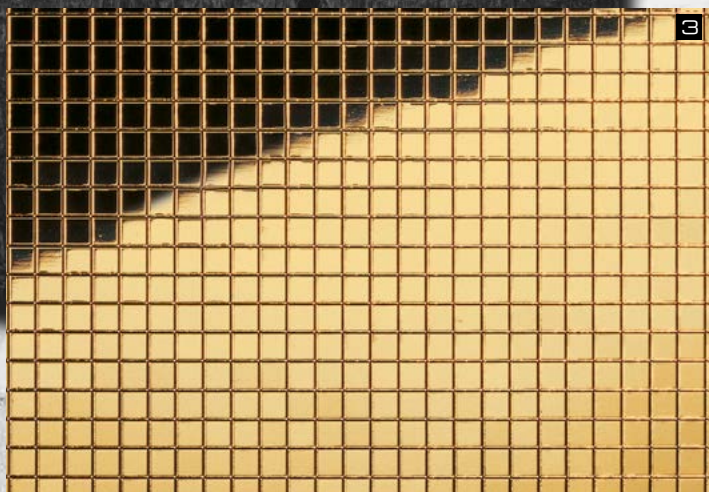

□ DM Gold brushed matt AR

Customer: CATOIR RAMAHI, Agency/Photo: CATOIR | RAMAHI Visual Performers, Product: DM Gold brushed matt AR

Christmas time is here!

□ DM Gold
brushed
matt AR

1

2

3

5

4

6

- 1 DM SLIGHTLY USED Gold AR
- 2 WL Carbonized Wood
- 3 MS 3x3 flex Classic Gold AR

- 4 DM CEMENT Dark
- 5 WL Sessile OAK
- 6 FL CUBE VELVET Pearl

- 7 OL MARBLE White matt AR