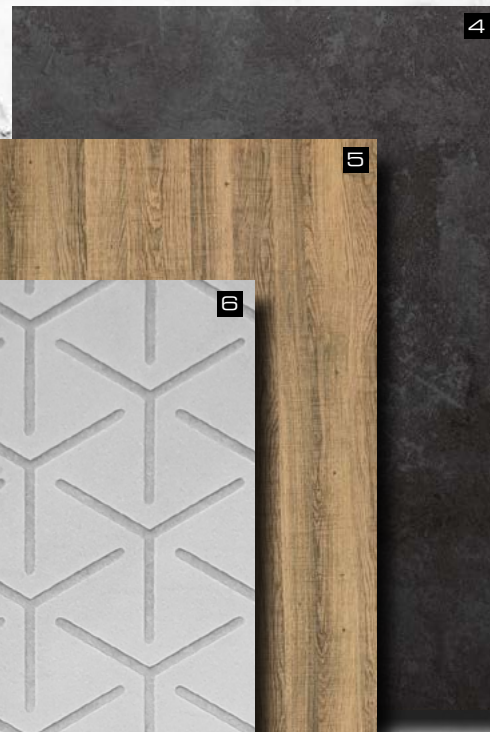

□ DM Gold brushed matt AR

Customer: CATOIR RAMAHI, Agency/Photo: CATOIR | RAMAHI Visual Performers, Product: DM Gold brushed matt AR

Christmas time is here!

□ DM Gold
brushed
matt AR

1

2

3

5

4

6

- 1 DM SLIGHTLY USED Gold AR
- 2 WL Carbonized Wood
- 3 MS 3x3 flex Classic Gold AR

- 4 DM CEMENT Dark
- 5 WL Sessile OAK
- 6 FL CUBE VELVET Pearl

- 7 OL MARBLE White matt AR