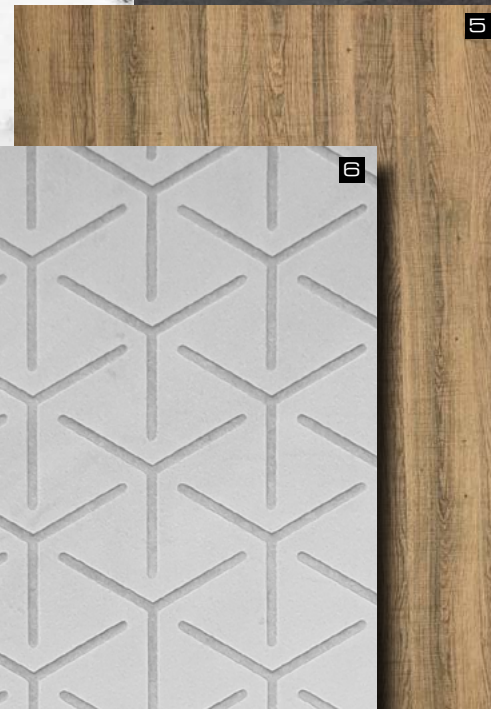

□ DM Gold brushed matt AR

Customer: CATOIR RAMAHI, Agency/Photo: CATOIR | RAMAHI Visual Performers, Product: DM Gold brushed matt AR

Christmas time is here!

□ DM Gold
brushed
matt AR

1

2

3

5

4

6

- 1 DM SLIGHTLY USED Gold AR
- 2 WL Carbonized Wood
- 3 MS 3x3 flex Classic Gold AR

- 4 DM CEMENT Dark
- 5 WL Sessile OAK
- 6 FL CUBE VELVET Pearl

- 7 OL MARBLE White matt AR