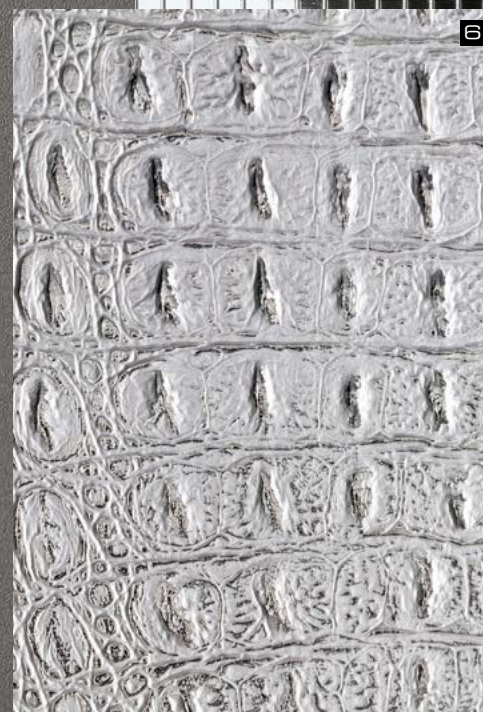

Project/Customer: Designer Karin Schöllhammer, Photo: Kaufhaus Steffl Betriebs AG, Product: DM Silver printed

I'm dreaming of a SIBU Christmas

1

2

3

4

5

6

7

- 1 LL ROMBO 40 Bianco matt
- 2 DM Travertin
- 3 SG MARBLE White AR+

- 4 FL Velvet Pearl
- 5 MS Silver 3x3 flex. Classic
- 6 SL CROCO Silver PF met Silver

- 7 LL Charcoal Light