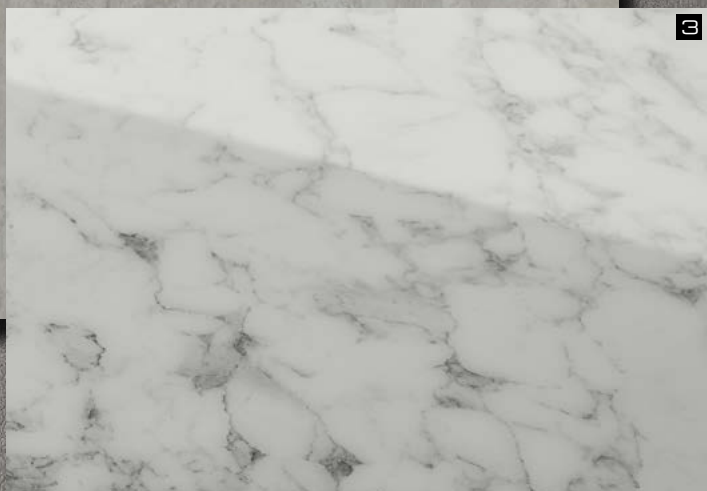

1

2

3

4

5

6

7

- 1 LL ROMBO 40 Bianco matt
- 2 DM Travertin
- 3 SG MARBLE White AR+

- 4 FL Velvet Pearl
- 5 MS Silver 3x3 flex. Classic
- 6 SL CROCO Silver PF met Silver

- 7 LL Charcoal Light