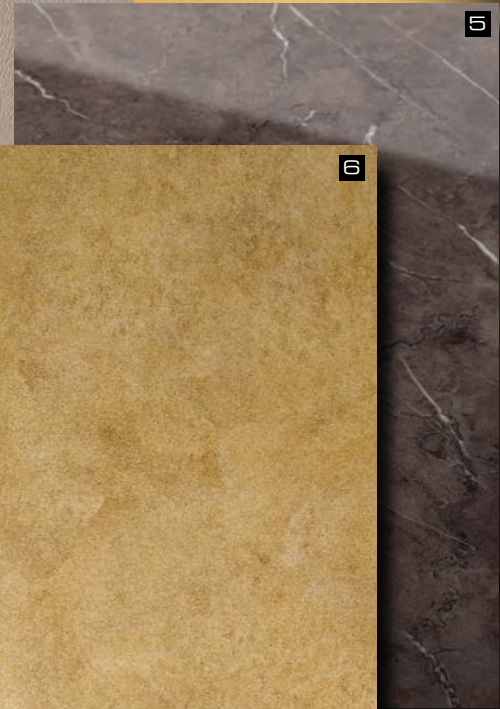

1

2

3

4

5

6

7

- 1 LL LEGUAN Bianco
- 2 LL ROMBO 85 Mocca matt
- 3 DM OXIDIZED Nickel AR

- 4 DM OPTICAL MIRROR Gold AR
- 5 SG MARBLE Brown AR+
- 6 DM Classy Gold AR

- 7 LL Stony Ground