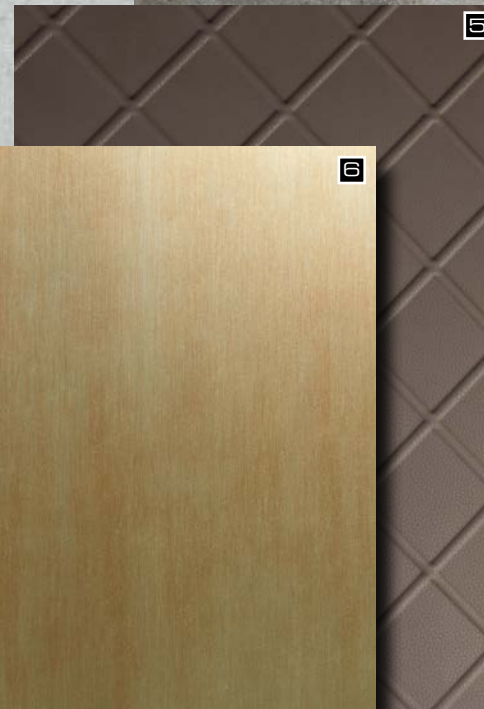

Project: Hotel Royal / EurothermenResort Bad Ischl (Austria), Photo: SIBU DESIGN, Product: DM LUXURY Holografico

1

2

3

4

5

6

7

- 1 WL Nutwood Country
- 2 TL LINEA 104x62 Silent Gold
- 3 WL Carbonized Wood

- 4 DM OXIDIZED Silver AR
- 5 LL CORD Dove Tale
- 6 DM SLIGHTLY USED Gold AR

- 7 DM LUXURY Silver