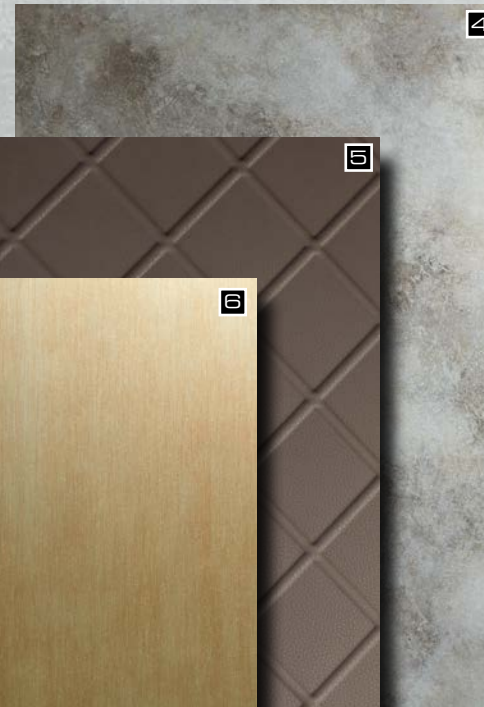

Project: Hotel Royal / EurothermenResort Bad Ischl (Austria), Photo: SIBU DESIGN, Product: DM LUXURY Holografico

1

2

3

4

5

6

7

- 1 WL Nutwood Country
- 2 TL LINEA 104x62 Silent Gold
- 3 WL Carbonized Wood

- 4 DM OXIDIZED Silver AR
- 5 LL CORD Dove Tale
- 6 DM SLIGHTLY USED Gold AR

- 7 DM LUXURY Silver