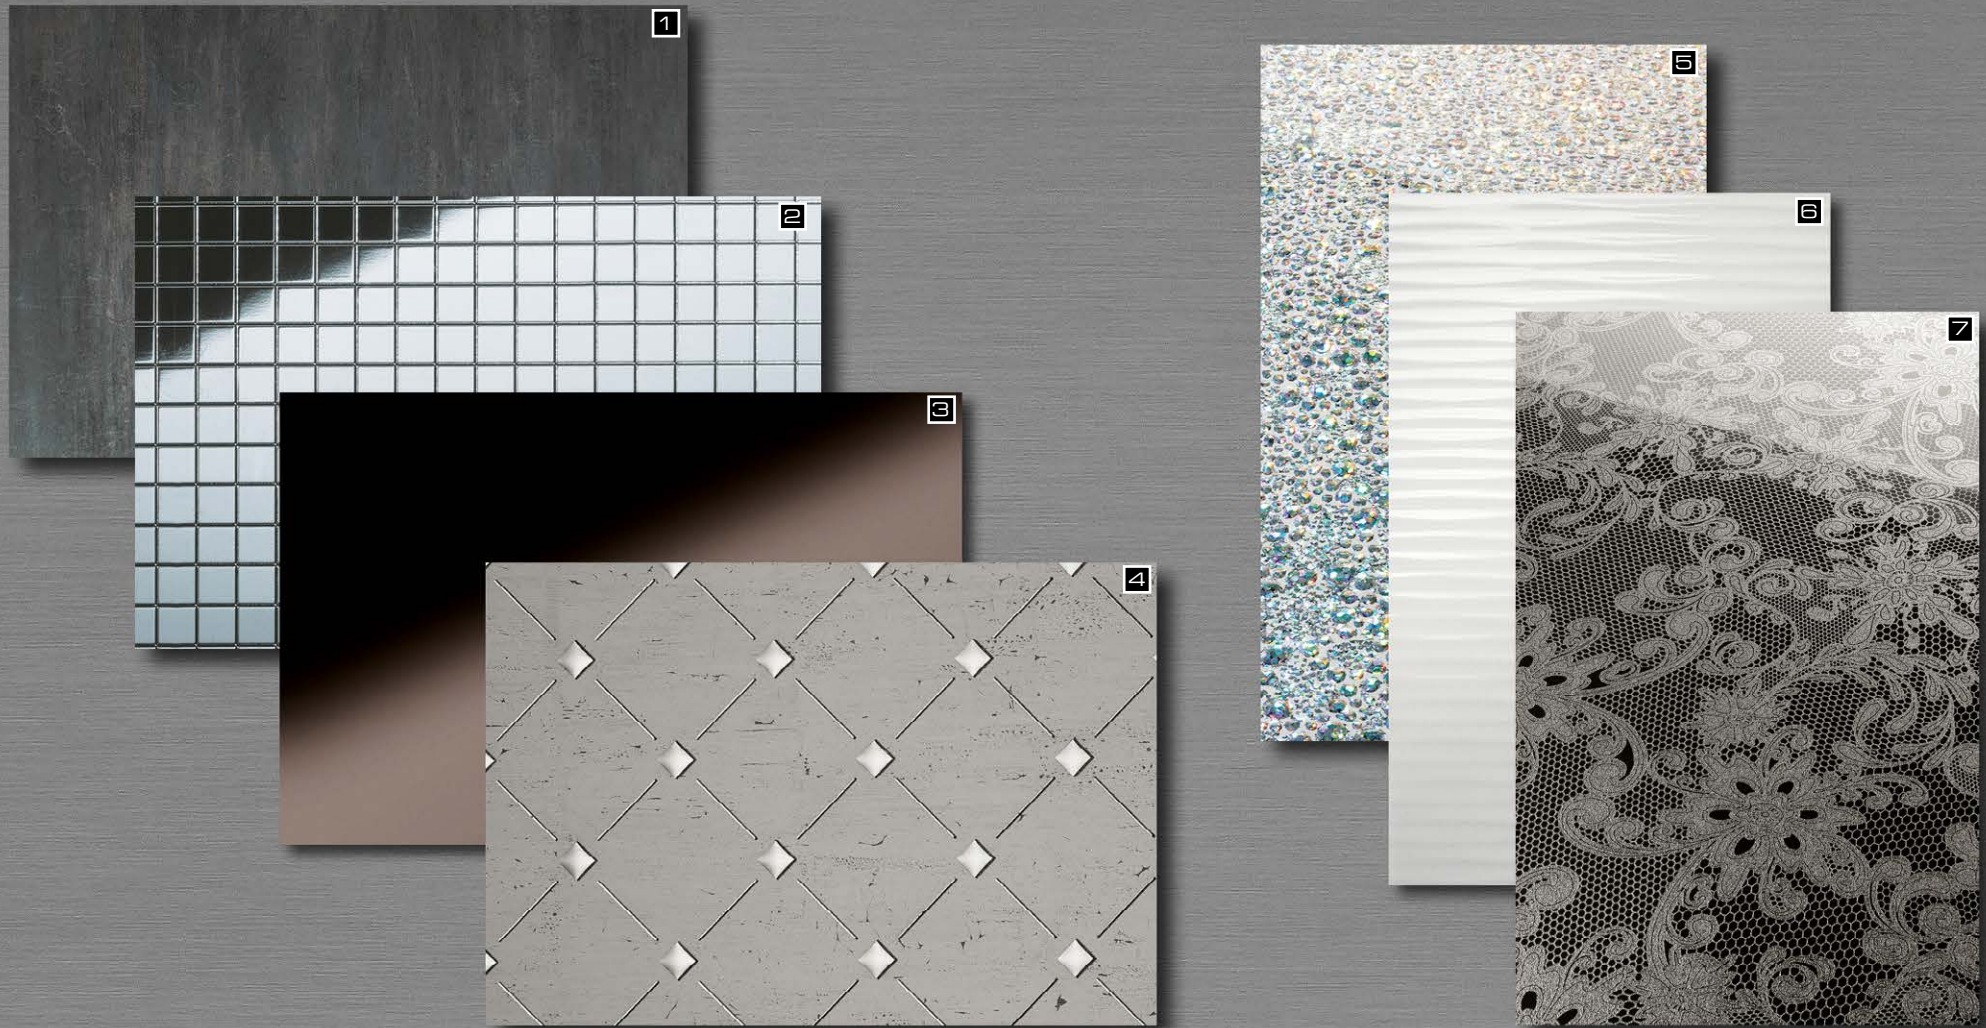

DM Silver AP

Photo / Project: Roche Bobois (France), Product: DM Silver AP

Mirror, mirror on the wall!

1. LL OXY Steel
2. MS Silver 5x5
3. DM Brown AR
4. PL 3D Q-10-30 Old Platin/Silver

5. SG COCKTAIL Opal AR+
6. AC MOTION TWO White
7. SG LACE Black/Platin AR+
8. DM Grey brushed matt AR