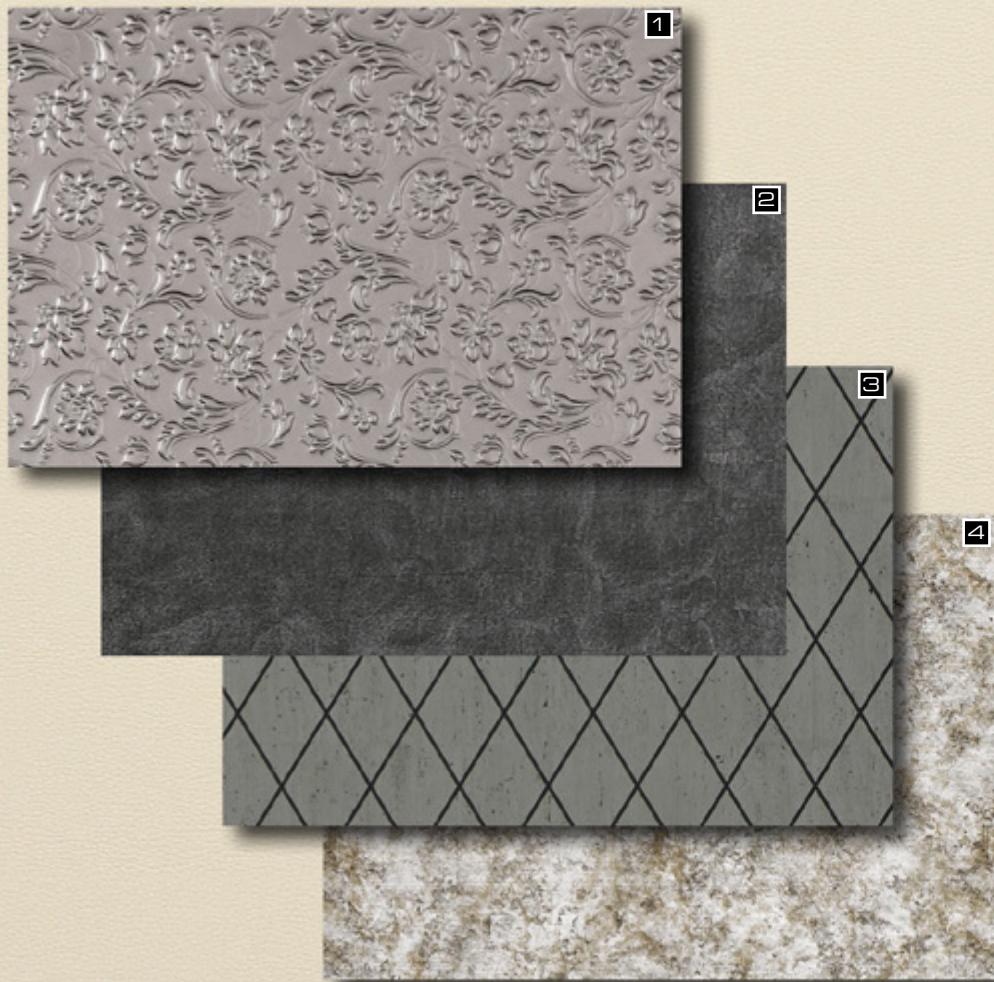

LL FLORAL Platin

Photo: Biznes Reshenje (Kaliningrad/RU), Product: LL FLORAL Platin

SET AESTHETIC HIGHLIGHTS!

1. LL FLORAL Platin
2. DM Anthracite AR
3. SL LINEA 104x62 Old Platin
4. DM Vintage Silver

5. PL 3D H-10-30 Pearl White PF/Gold
6. SG ANTIGUA Gold AR+
7. LL ROMBO 85 Nero matt
8. LL Creme ZN 200/Brown